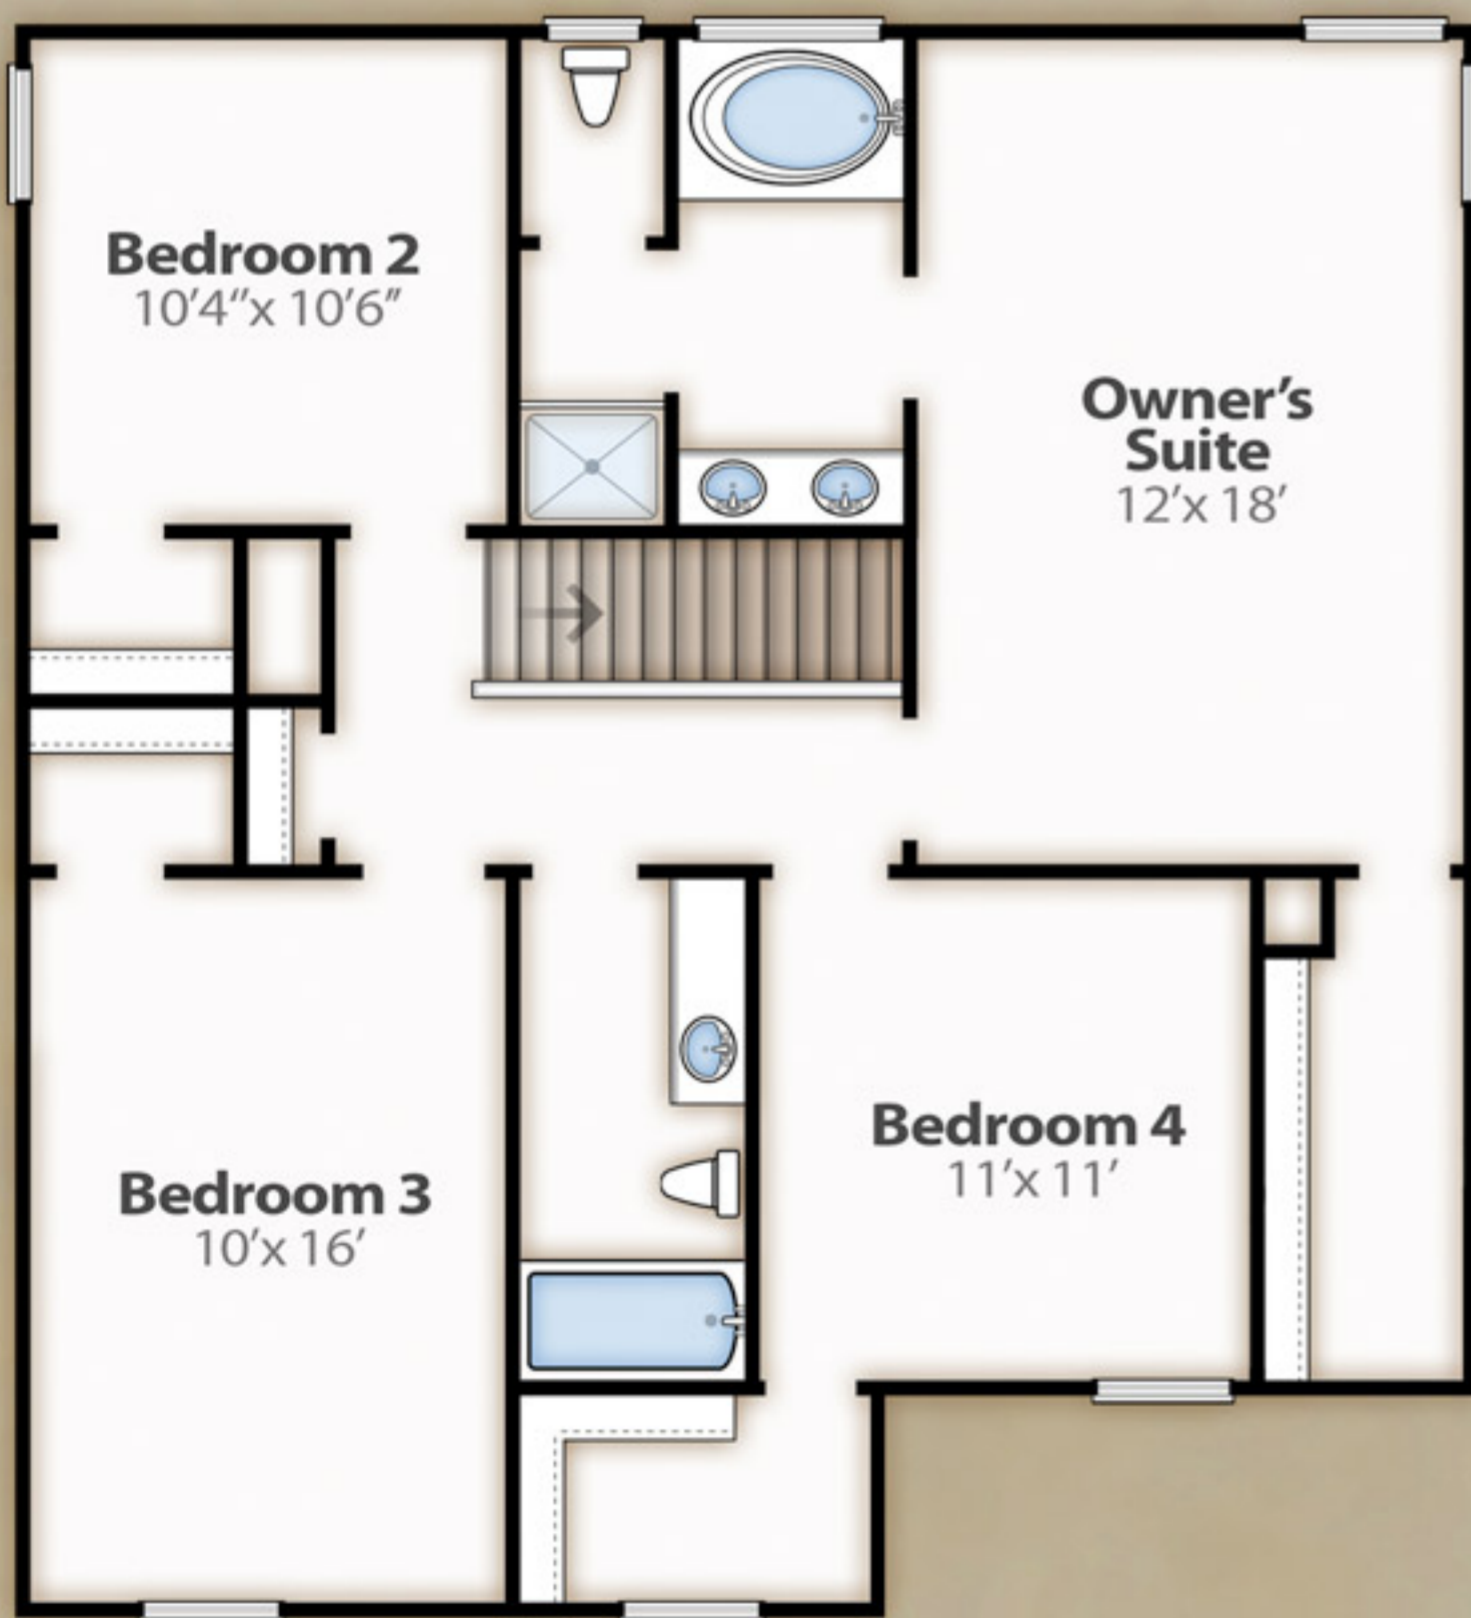

The Franklin

Elevation C

Features:

1,651^{+/-} - 1,714^{+/-} square feet

4 bedrooms / 2½ baths

Great room with optional fireplace

Owner's Suite with walk-in closet

Elevations & floorplans may be shown with optional brick and/or other upgrades. All elevations and plans may not be available in all communities. See on-site agent for details.

Rev. 5-20-10

Elevation A

Elevation B

Essex Homes

The Key to Better Living

Plans shown on other side. ▶

The Franklin

Elevations & floorplans may be shown with optional brick and/or other upgrades. All elevations and plans may not be available in all communities. See on-site agent for details.

Rev. 5-20-10

First Floor

Second Floor

Visit www.essexhomes.net to learn more.